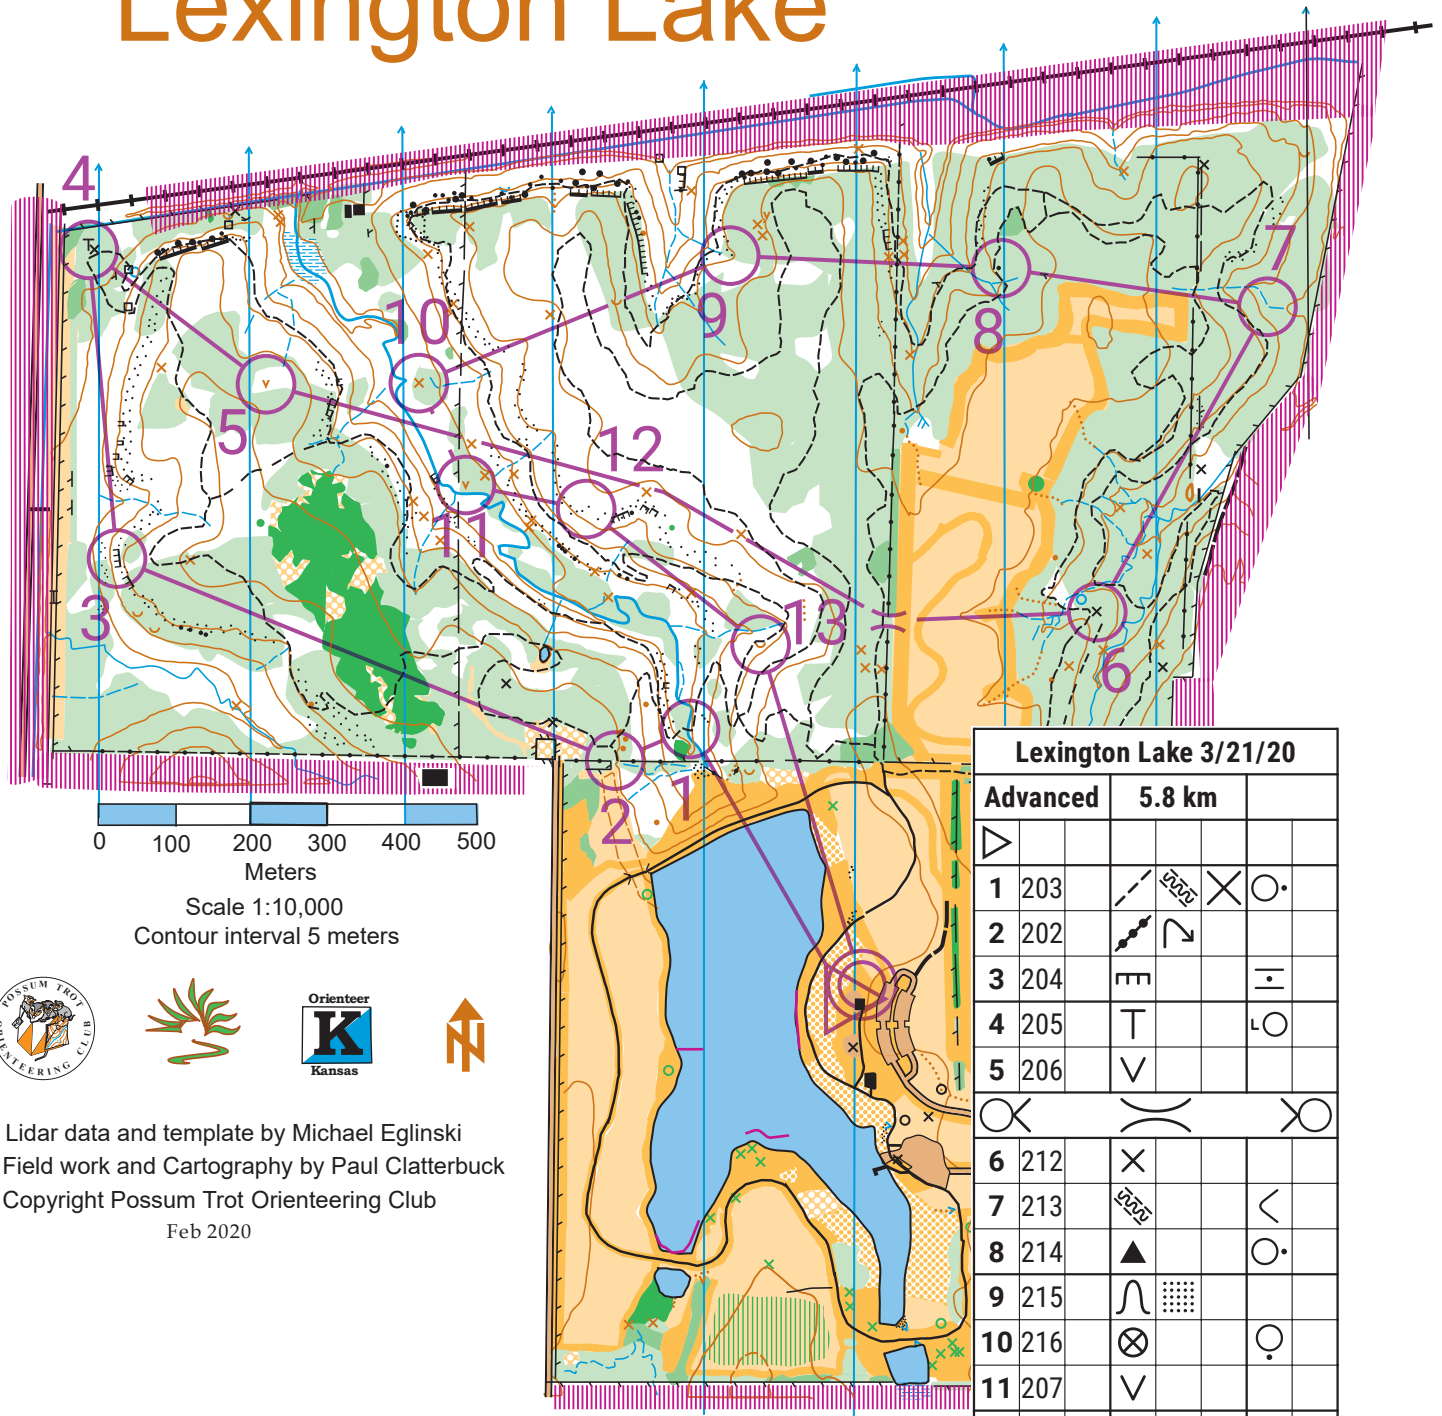

Lexington Lake

0 100 200 300 400 500
Meters
Scale 1:10,000
Contour interval 5 meters

Lidar data and template by Michael Eglinski
Field work and Cartography by Paul Clatterback
Copyright Possum Trot Orienteering Club
Feb 2020

Lexington Lake 3/21/20				
Advanced		5.8 km		
1	203			
2	202			
3	204			
4	205			
5	206			
6	212			
7	213			
8	214			
9	215			
10	216			
11	207			
12	217			
13	210			
		470 m		